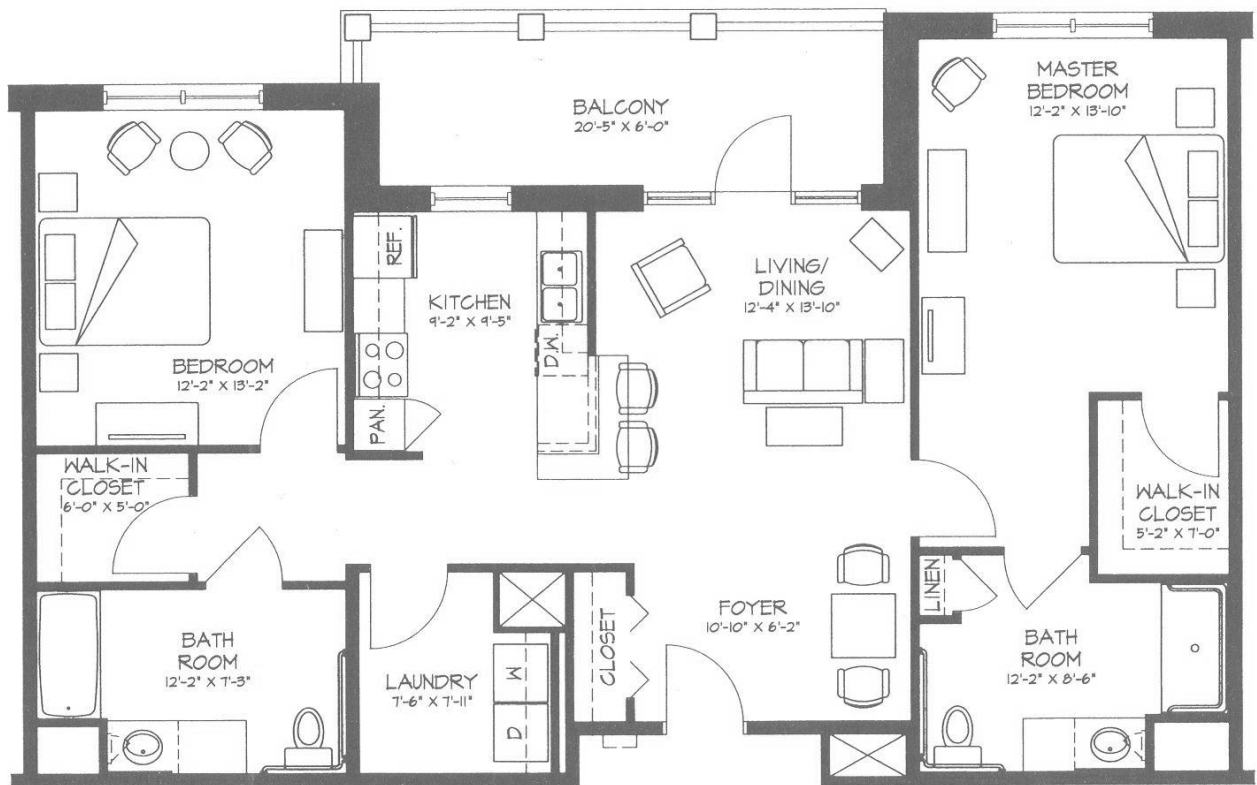

The Meade

This two-bedroom, two-bathroom apartment on Bethany Village's West campus has 1,128 square feet of living space. It includes a spacious balcony or patio, full sized washer and dryer, generous closets and a fully equipped kitchen – all maintenance free!

Connected to the Community Center, this apartment offers convenient access to amenities and a multitude of opportunities to meet and make new friends.

For more information, please visit
www.BethanyVillage.org or call 717-766-0279